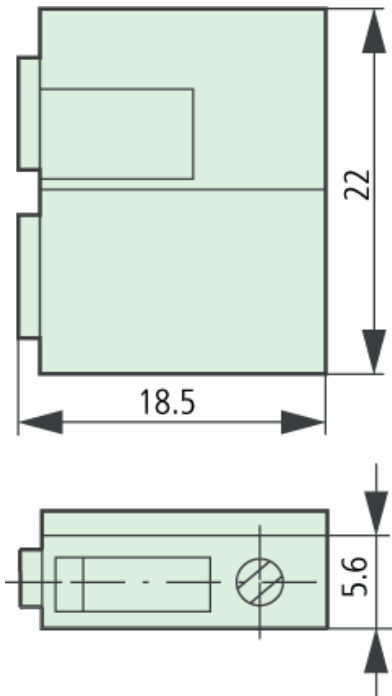

Type: **SRA10**
Article No.: **028100**
Sales text **Screw adapter IP20 (M)**

Cable cross-sections 1 × 1.5 mm², 2 × 0.75 mm²

Ordering information

Type			For make contacts
For use with			Make contacts
Colour			green

Colour

Dimensions